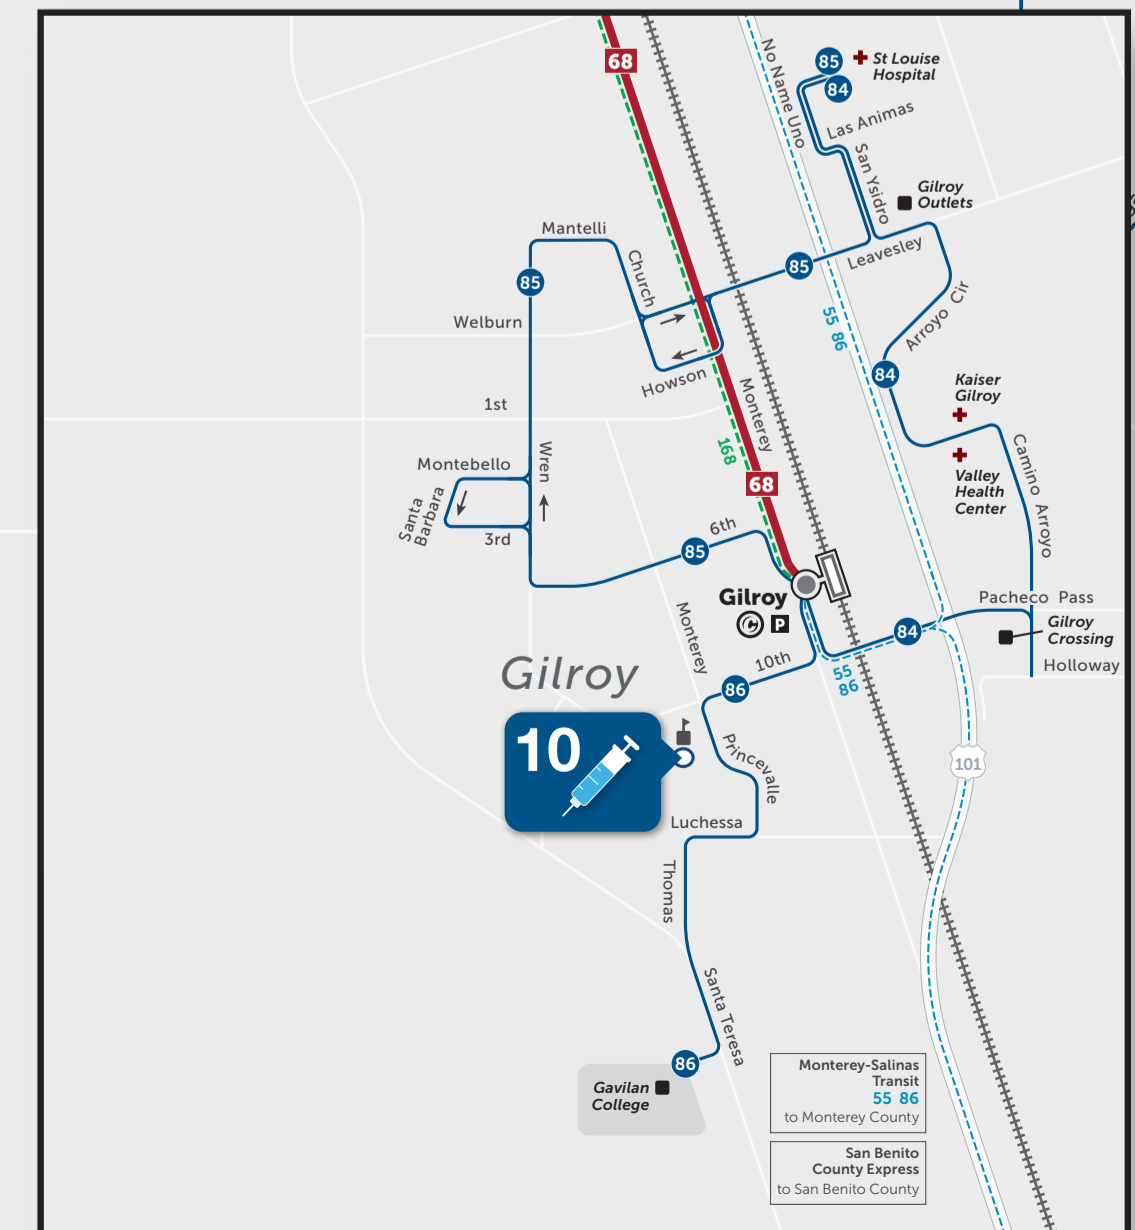

Take VTA to COVID-19 Vaccination Sites

Legend

VTA Transit Services

- Light Rail
 - Blue Line - Santa Teresa-Baypointe
 - Green Line - Winchester-Old Ironsides
 - Orange Line - Mountain View-Alum Rock
 - Light Rail Station
 - Transfer Station
- Bus
 - 522 Rapid Bus - Limited stop service at frequent intervals
 - 523 Rapid Bus - Limited stop service
 - 61 Frequent Bus - Less frequent part of route
 - 64 Local Bus - Least frequent or selected trips only
 - 102 Express Bus - Direct commute-hour service
 - School Service - Seasonal service oriented to school bell times (open to public)

Transit Routes

- AACI - Moorpark**
Bus 25, 61
- Bay Area Community Health - Monterey**
Bus 42, 68
- Berger Drive Auditorium**
Bus 66
- Eastridge Mall**
Bus 22, 26, 31, 39, 70, 71, 77, 522
- ECH Sunnyvale Clinic**
Bus 523, 21 / LR Orange Line
- Emmanuel Baptist Church**
Bus 64A/B, 71
- Fairgrounds Expo Hall**
Bus 26, 66, 68
- First Street Clinic**
Bus 59
- Gardner Alviso Health Center**
Bus 59
- Gilroy High School**
Bus 86
- Levi's Stadium**
Bus 55, 57, 59 / LR Orange & Green Lines
- Mexican Heritage Plaza**
Bus 22, 23, 77, 522
- Mountain View Community Center**
Bus 21, 40
- North East Medical Services (NEMS)**
Bus 60, 77
- Ravenswood Sunnyvale**
Bus 56
- Ravenswood Mountain View**
Bus 22, 51
- Story Road Hub**
Bus 22, 25, 77
- Valley Health Center - East Valley**
Bus 64A/B, 70
- Valley Health Center - Tully**
Bus 26
- Valley Specialty Center**
Bus 25, 61

schematic map not to scale

to Morgan Hill, Gilroy (see South County map)