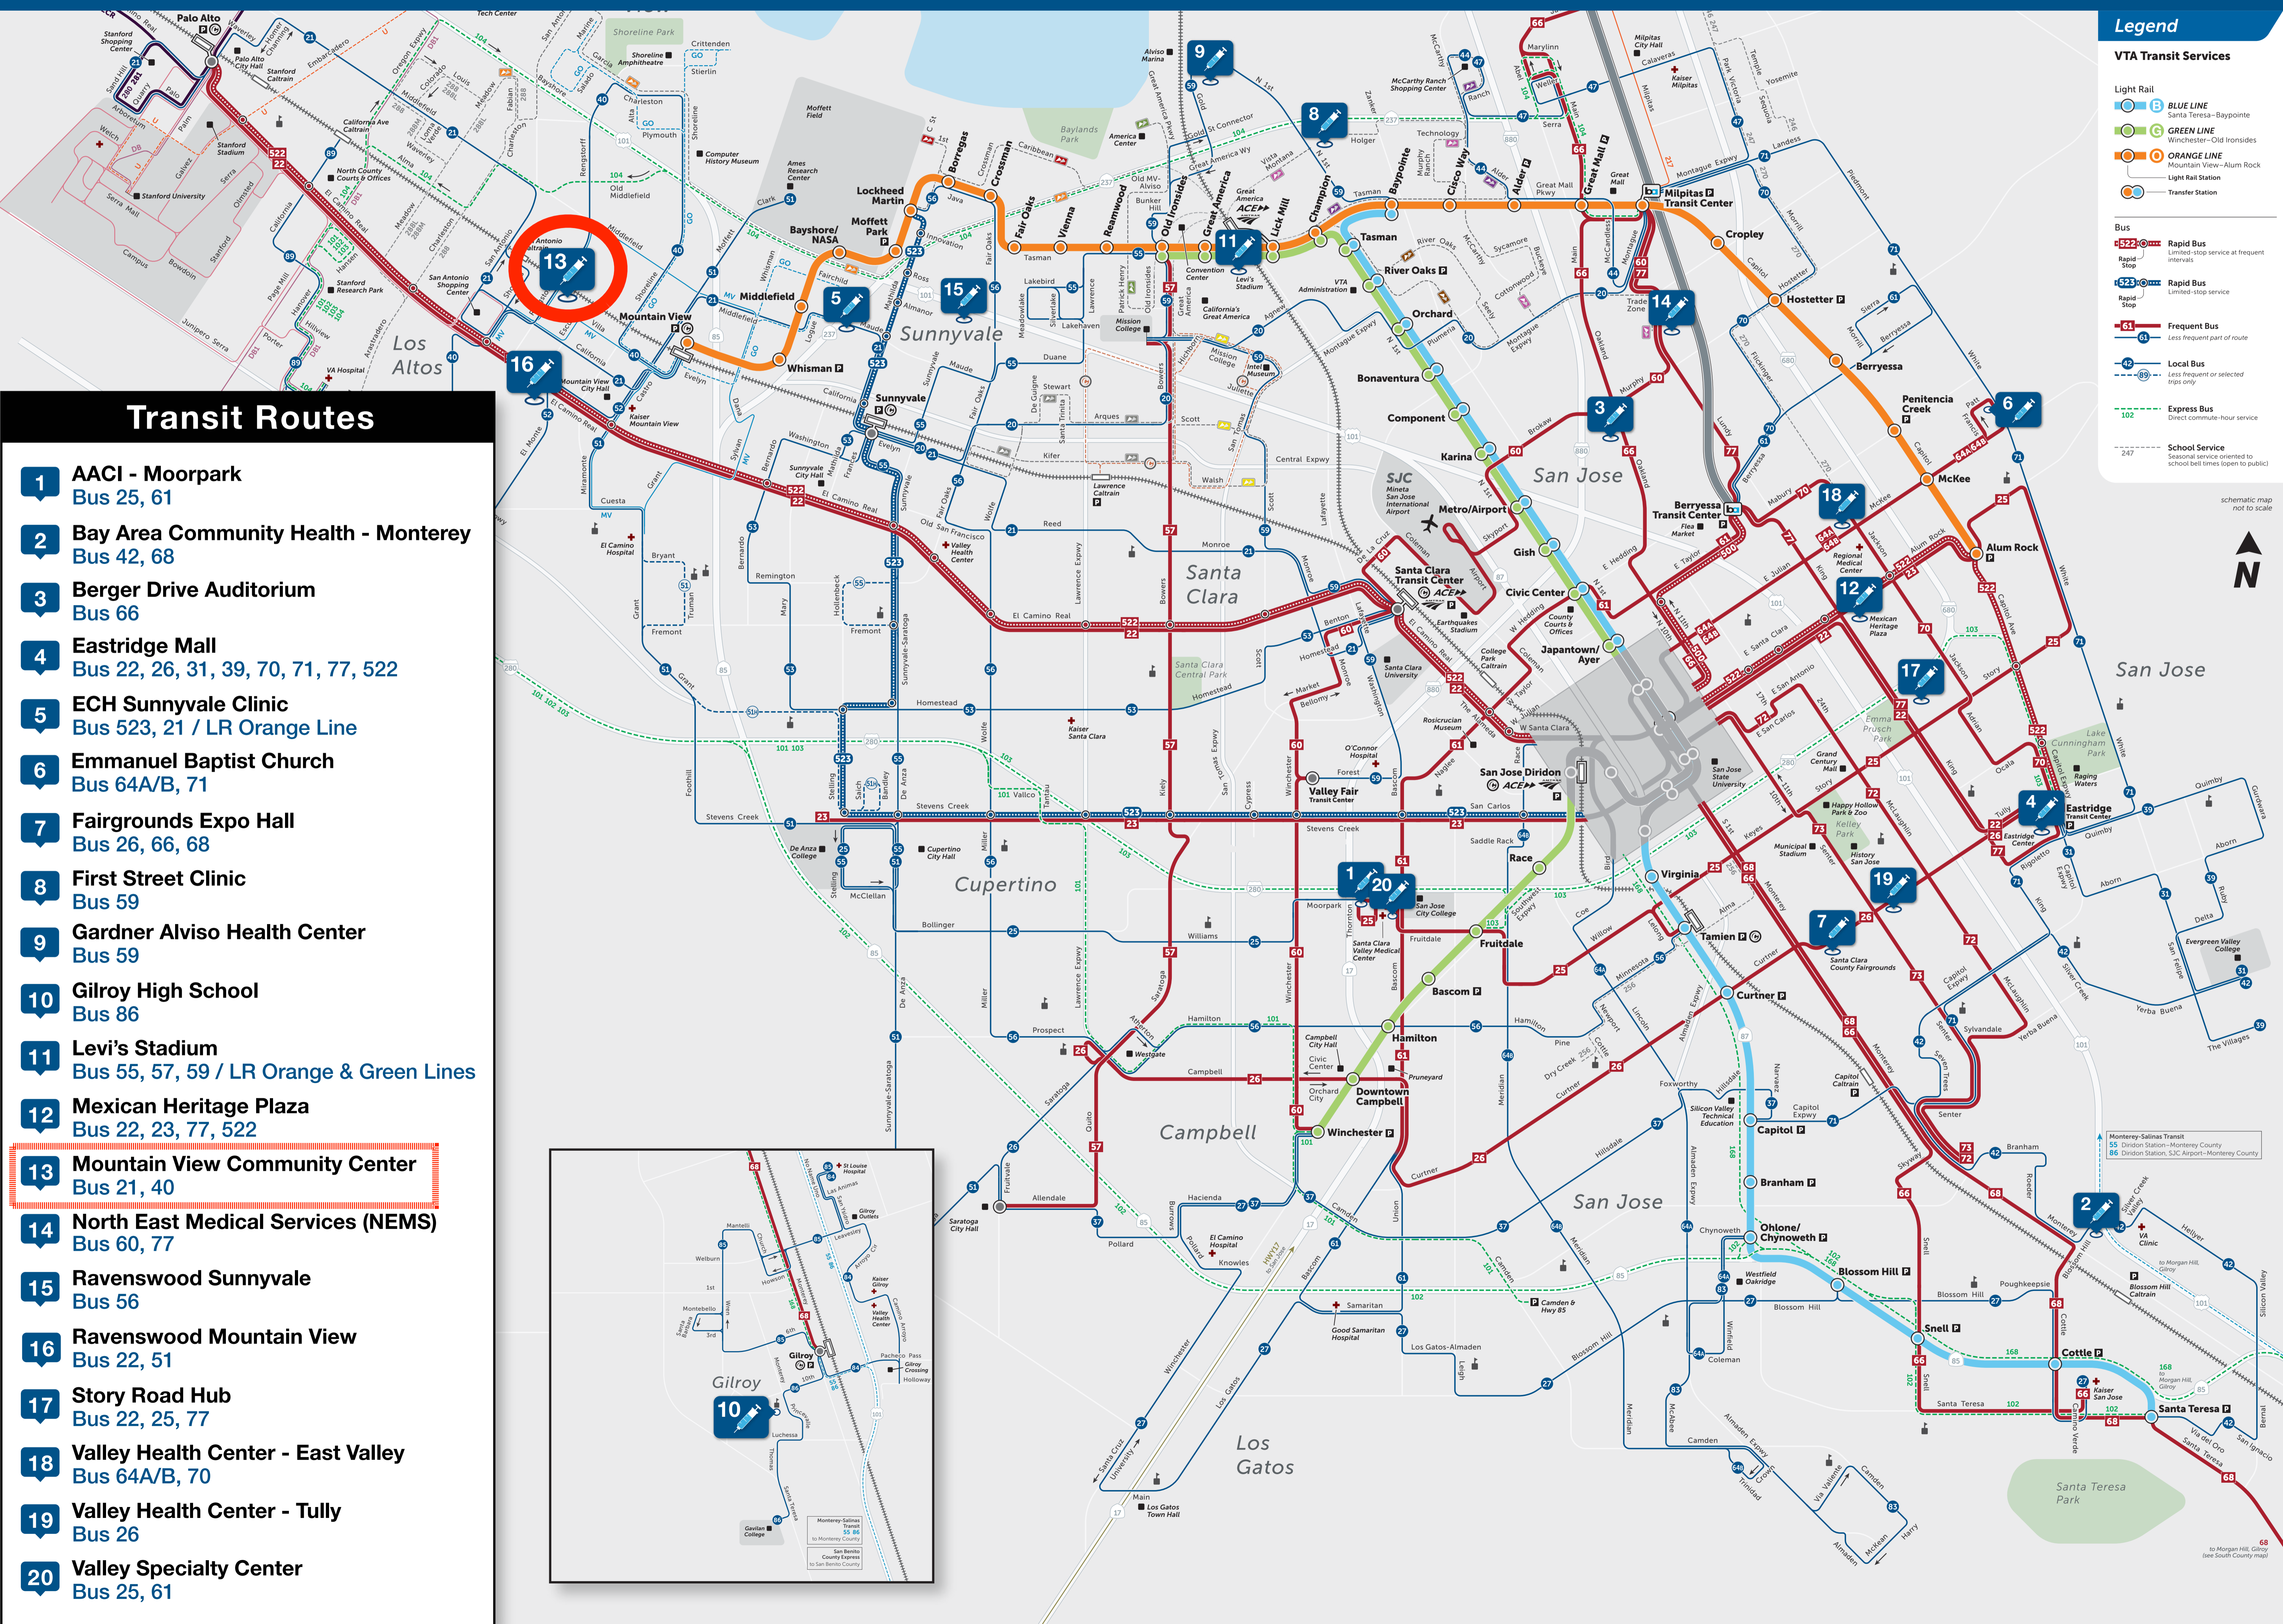

Take VTA to COVID-19 Vaccination Sites

Legend

VTA Transit Services

- Light Rail
 - Blue Line - Santa Teresa-Baypointe
 - Green Line - Winchester-Old Ironsides
 - Orange Line - Mountain View-Alum Rock
 - Light Rail Station
 - Transfer Station
- Bus
 - 522 Rapid Bus - Limited stop service at frequent intervals
 - 523 Rapid Bus - Limited stop service
 - 61 Frequent Bus - Less frequent part of route
 - 64 Local Bus - Least frequent or selected trips only
 - 102 Express Bus - Direct commute-hour service
 - School Service - Seasonal service oriented to school bell times (open to public)

Transit Routes

- AACI - Moorpark**
Bus 25, 61
- Bay Area Community Health - Monterey**
Bus 42, 68
- Berger Drive Auditorium**
Bus 66
- Eastridge Mall**
Bus 22, 26, 31, 39, 70, 71, 77, 522
- ECH Sunnyvale Clinic**
Bus 523, 21 / LR Orange Line
- Emmanuel Baptist Church**
Bus 64A/B, 71
- Fairgrounds Expo Hall**
Bus 26, 66, 68
- First Street Clinic**
Bus 59
- Gardner Alviso Health Center**
Bus 59
- Gilroy High School**
Bus 86
- Levi's Stadium**
Bus 55, 57, 59 / LR Orange & Green Lines
- Mexican Heritage Plaza**
Bus 22, 23, 77, 522
- Mountain View Community Center**
Bus 21, 40
- North East Medical Services (NEMS)**
Bus 60, 77
- Ravenswood Sunnyvale**
Bus 56
- Ravenswood Mountain View**
Bus 22, 51
- Story Road Hub**
Bus 22, 25, 77
- Valley Health Center - East Valley**
Bus 64A/B, 70
- Valley Health Center - Tully**
Bus 26
- Valley Specialty Center**
Bus 25, 61

schematic map not to scale

to Morgan Hill, Gilroy (see South County map)